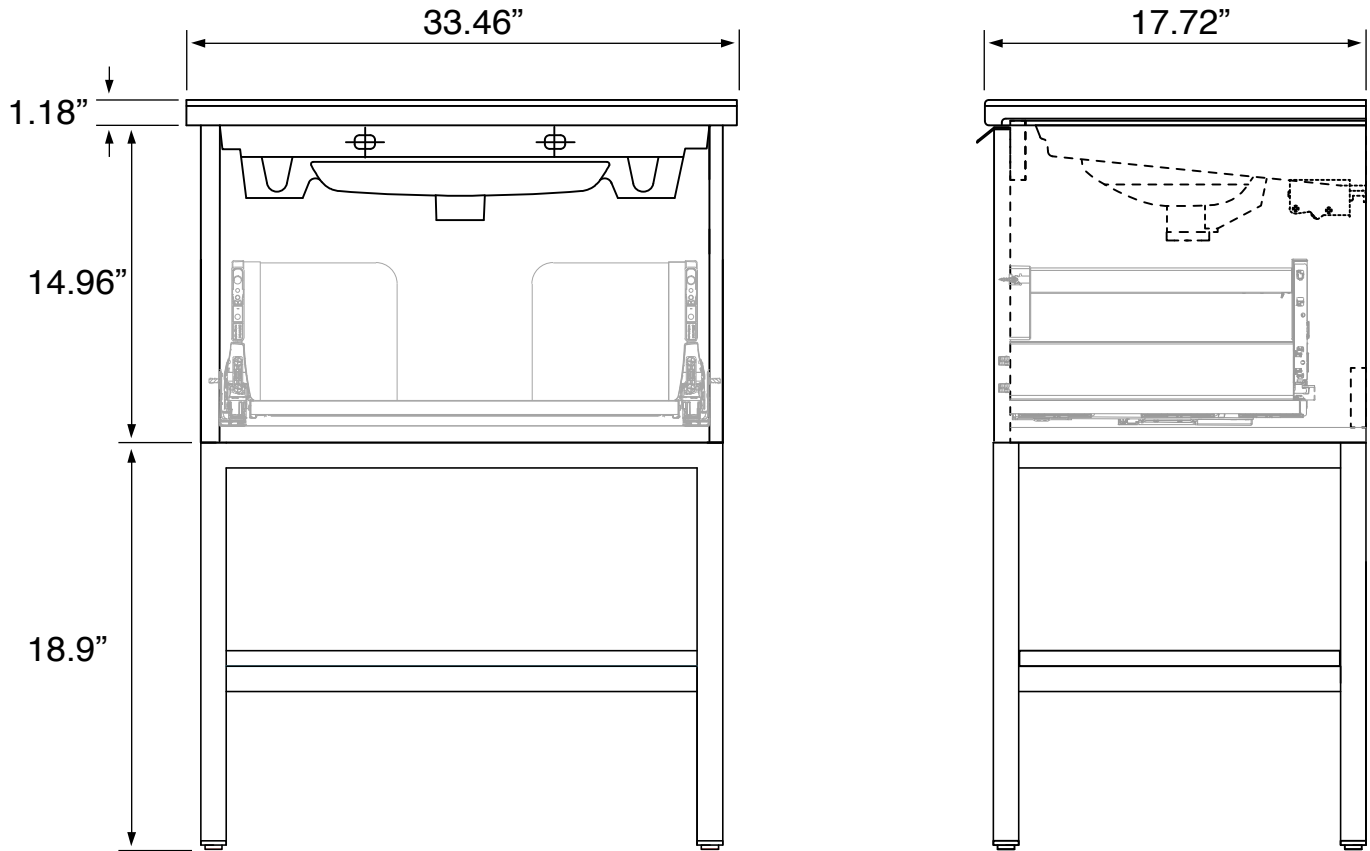

## Technical Information

Bowl type:	Single
Installation:	Floor standing
Bowl dimensions:	Depth: 4.5"
	Width: 11.5"
	Length: 19.5"
Drain hole:	1.75"
Faucet hole:	1.38"
Hole configurations:	1, 3
Weight:	140 lbs