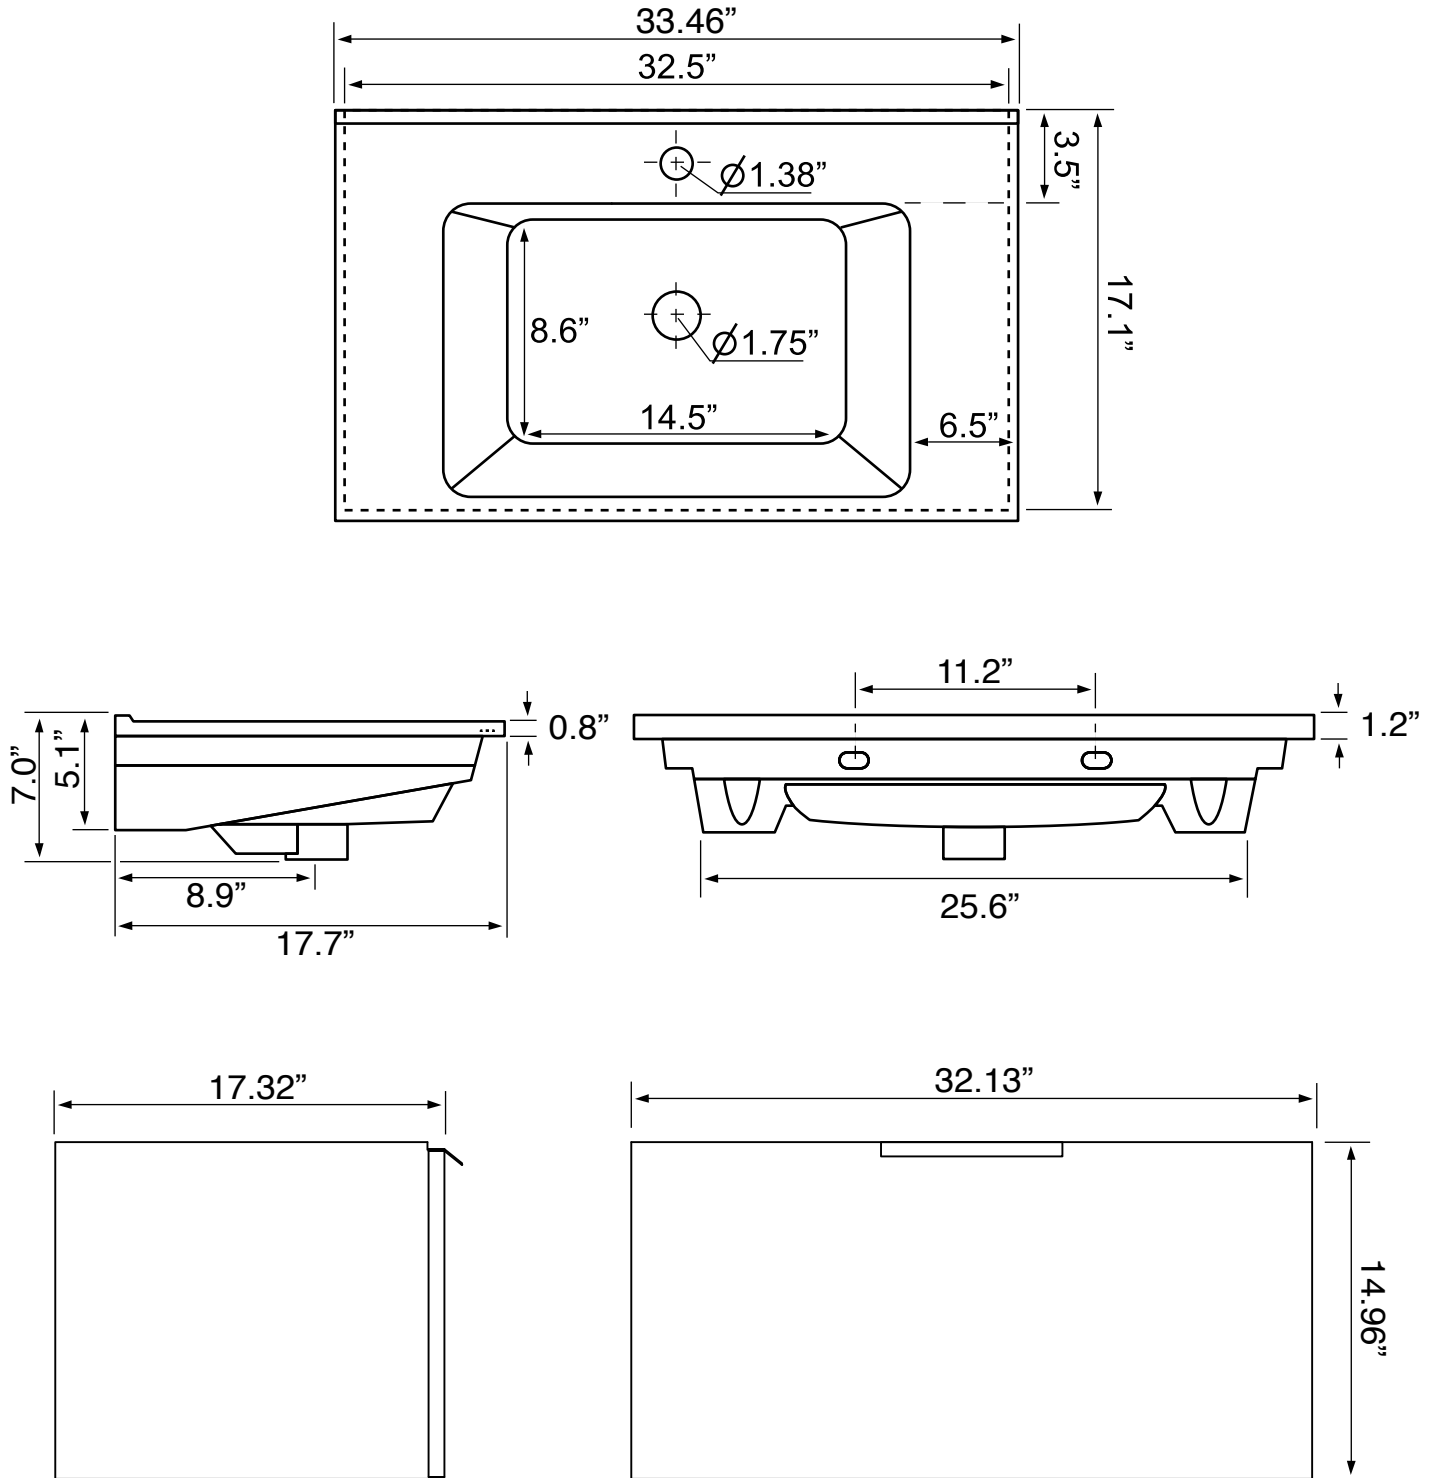

## Technical Information

Bowl type:	Single
Installation:	Floor standing
Bowl dimensions:	Depth: 4.5"
	Width: 11.5"
	Length: 19.5"
Drain hole:	1.75"
Faucet hole:	1.38"
Hole configurations:	1, 3
Weight:	140 lbs